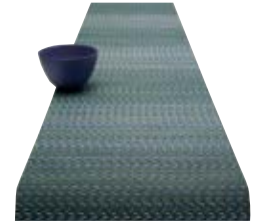

chilewichhospitality.com

Shapes and Sizes

TABLETOP

□
STANDARD RECTANGLE
14" x 19"
36 x 48 cm

□
HOSPITALITY RECTANGLE
12" x 16"
30 x 41 cm

▭
RUNNER
14" x 72"
36 x 183 cm

○
STANDARD OVAL
14" x 19.25"
36 x 49 cm