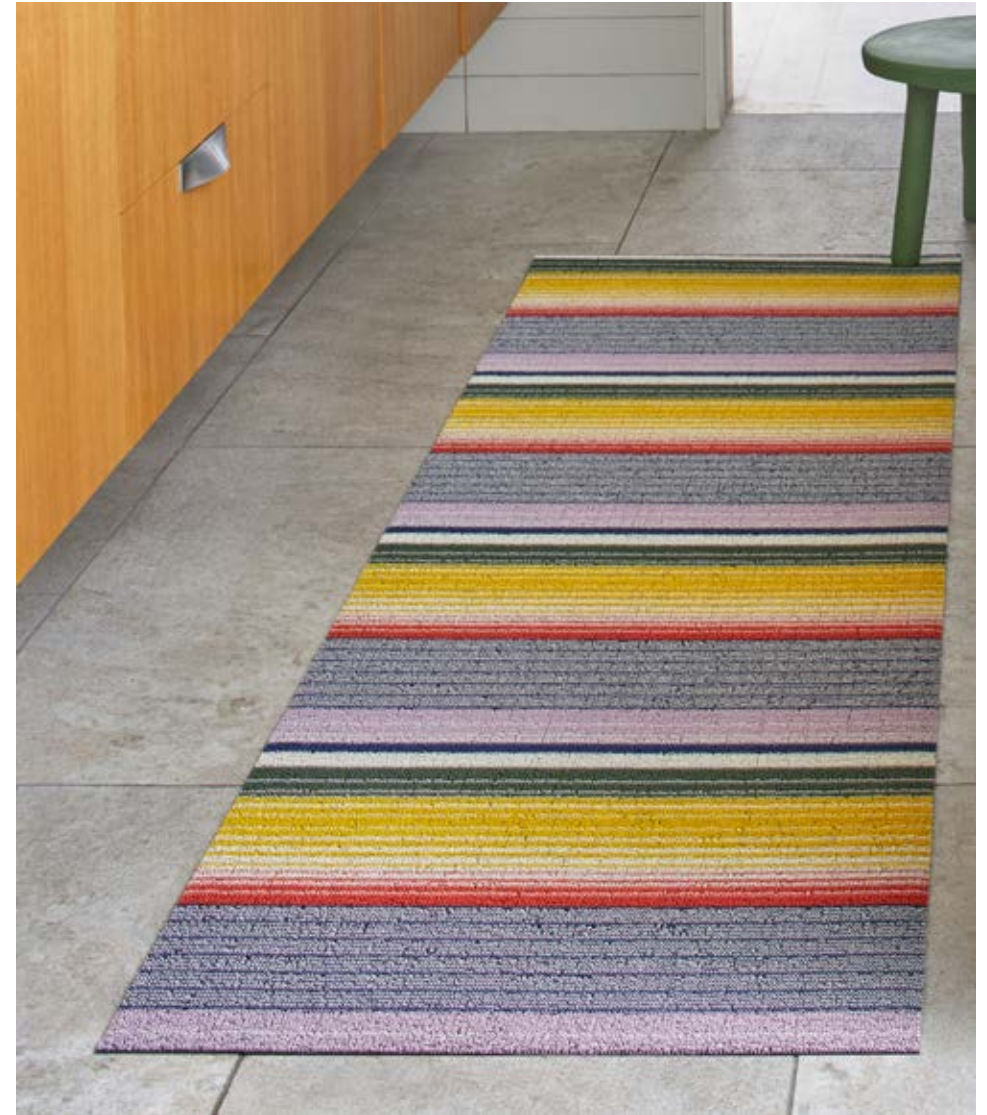

BLACK, Mini Basketweave Worktop
Eleven Madison Park, New York, NY

Photo: © Winnie Au

Woven Floor Mats

Made from Chilewich's signature textiles bonded with a flexible backing, our high-performance floor mats combine the dimension of weaving with a sleek profile, indoors or out. Self-bound edges complete the refined look. The commercial-grade latex backing provides a slip-resistant base layer, enhanced durability, and added comfort underfoot, making them a favorite for entryways, hallways, check-in, service stations, and cabanas. A range of stocked sizes is available, along with the option to customize, with no minimum order.

OCEAN, Twist Woven Floor Mat

Shag Floor Mats

Made by tufting loops of Chilewich's signature TerraStrand® yarns onto a primary backing and then binding them to a hardworking vinyl foundation that can weather any storm, Shag mats add texture and stability underfoot, indoors or out. These quick-drying mats are also resistant to mold, mildew, and chlorine, making them ideal for use in spa and pool areas, entryways, bathrooms, and beverage stations. Choose from stocked sizes or customize for the perfect fit.