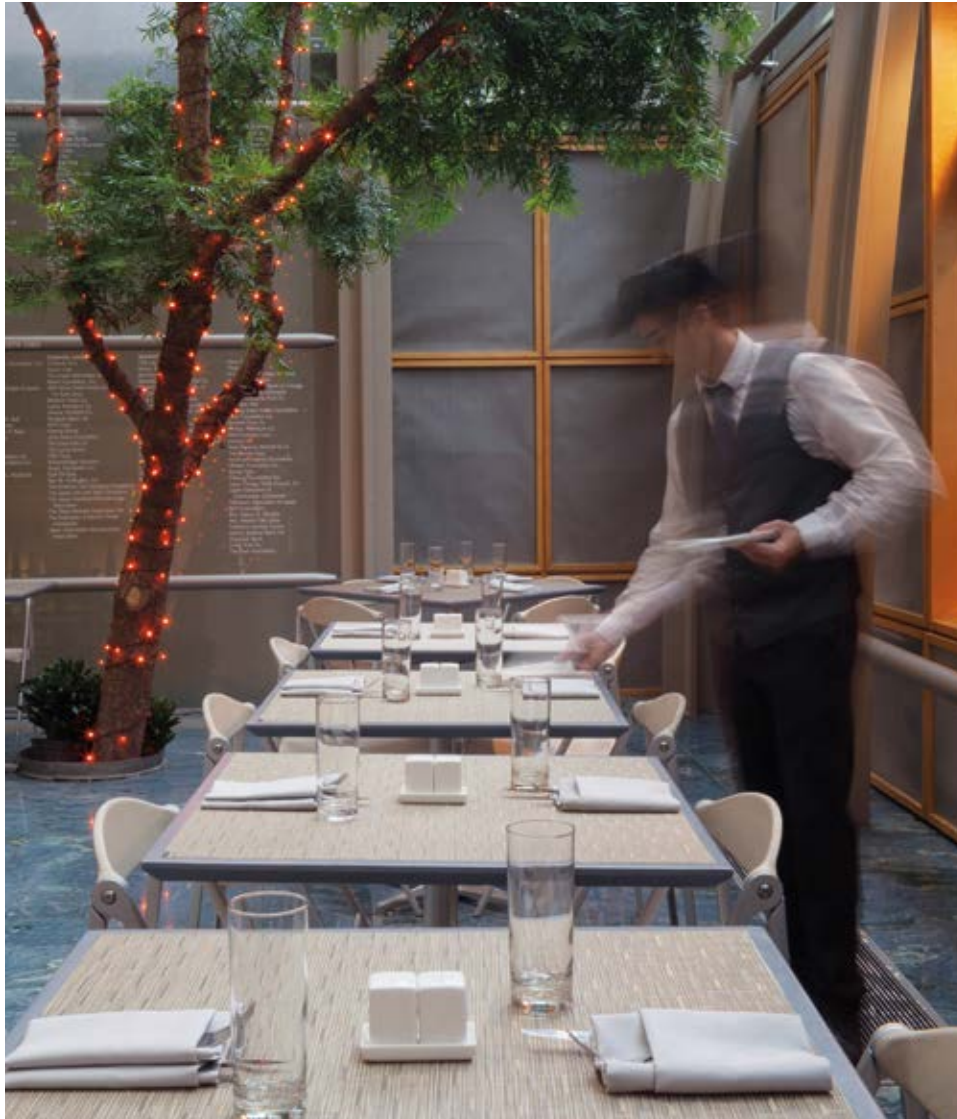

CAMEL, Bamboo. The Garden Court Café,
Asia Society, New York, NY

Photo: © Elizabeth Felicella/Esto

Worktop

Originally developed with Chef Daniel Humm of Eleven Madison Park as a turn-key solution for the daily task of preparing the pass, Chilewich Worktop is a custom covering that addresses the functional demands and aesthetic priorities of professional hospitality environments. It protects essential surfaces with an elegant, durable woven layer that features a waterproof, non-slip backing. Beyond the back of house, Worktop is also ideal for in-room dining, banquets, meeting rooms, beverage stations, tray liners, and corporate kitchenettes.