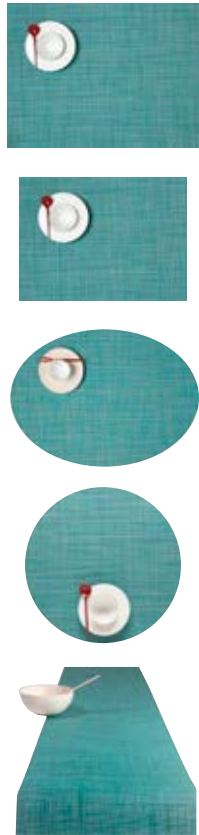

Mini Basketweave™

Custom Sizes Available

*Hospitality Oval available in noted colors only.