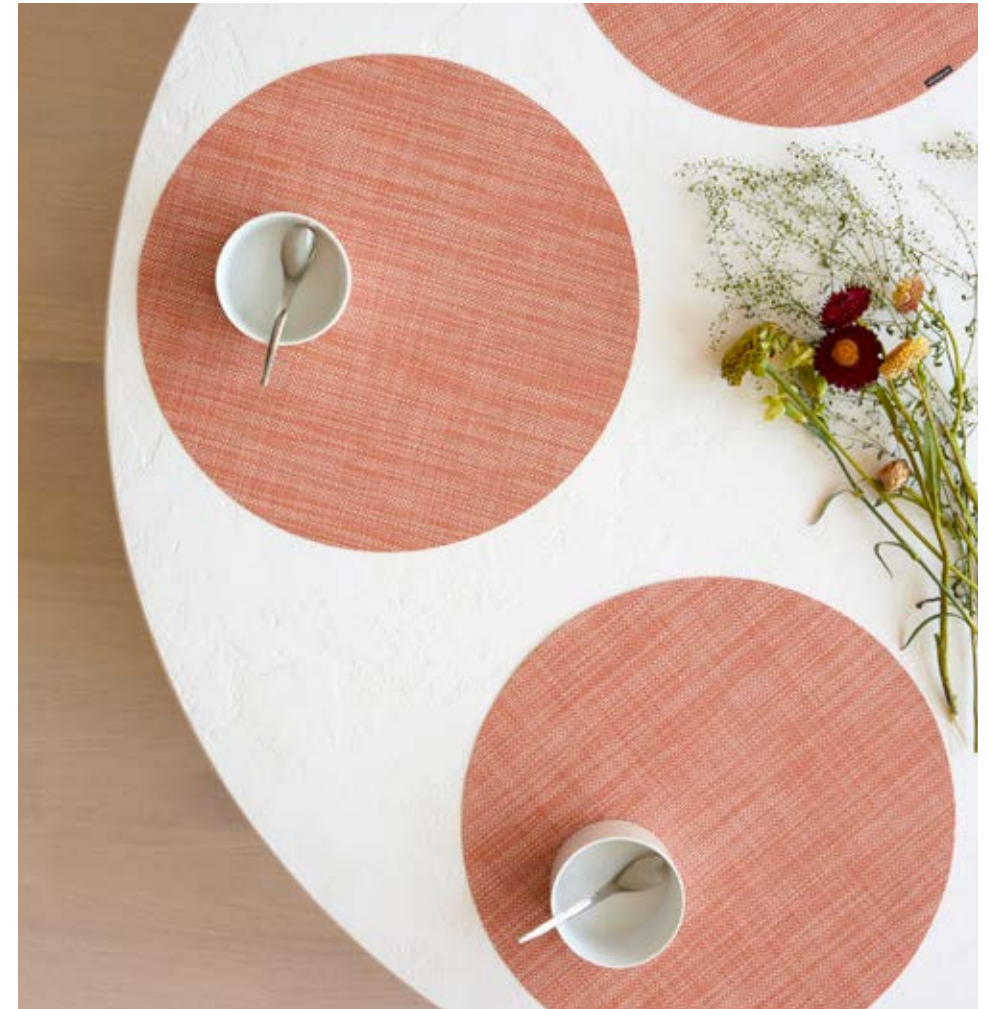

CLAY, Mini Basketweave

SHAPE	SIZE	STYLE - COLOR
	Rectangle 14" x 19" 36 x 48 cm	100132 - ---
	Hosp. Rectangle 12" x 16" 30 x 41 cm	100131 - ---
	Oval 14" x 19.25" 36 x 49 cm	100130 - ---
	Hospitality Oval * 12" x 16" 30 x 41 cm	100195 - ---
	Round Diam. 15" 38 cm	100408 - ---
	Runner 14" x 72" 36 x 183 cm	100133 - ---
	Custom Coasters Custom sizes only.	100241 - ---
	Custom Tablemat Custom sizes only.	100292 - ---
	Worktop Custom sizes only.	100693 - ---

* Hospitality Oval available in noted colors only.